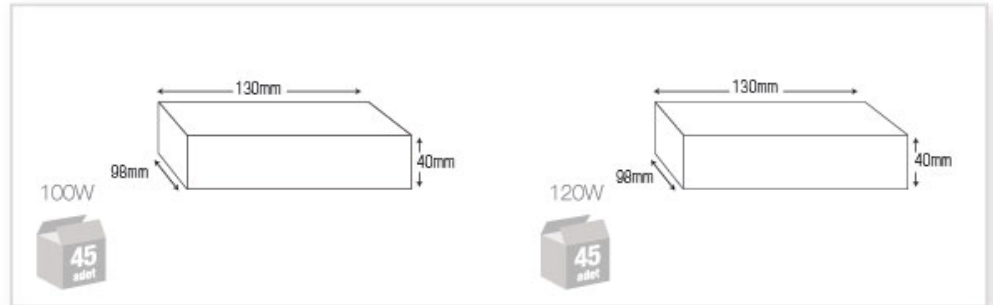

led trafo

DESIGNED BY
ENBRIGHT
LED LIGHTING SYSTEMS