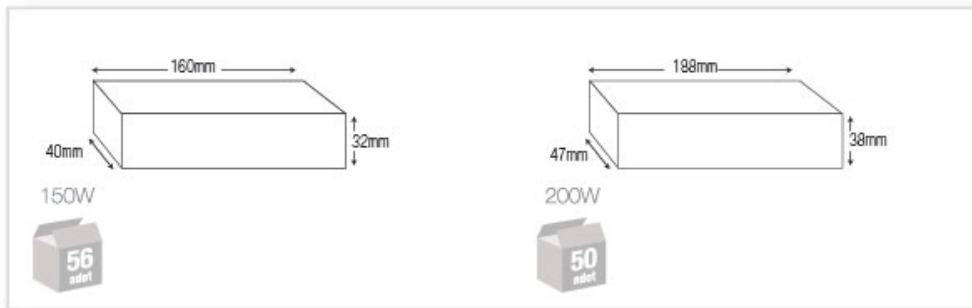

DESIGNED BY
ENBRIGHT
LED LIGHTING SYSTEMS

slim led trafo