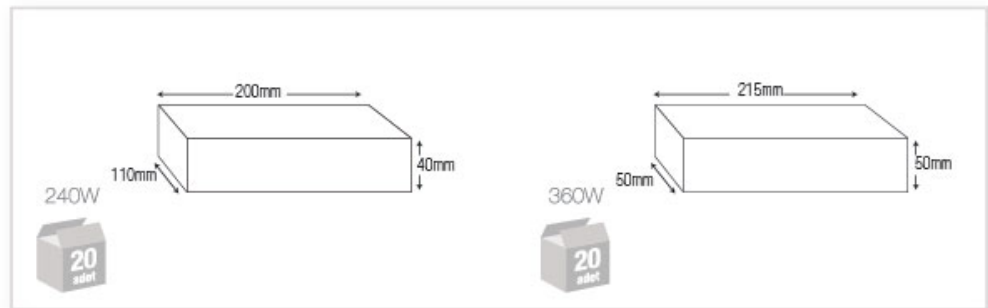

led trafo

DESIGNED BY
ENBRIGHT
LED LIGHTING SYSTEMS