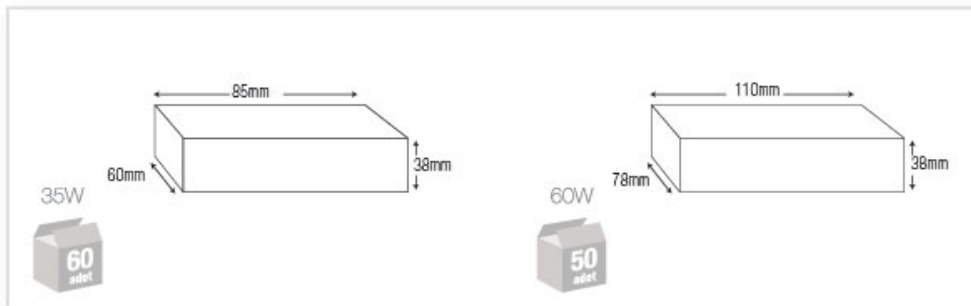

DESIGNED BY
ENBRIGHT
LED LIGHTING SYSTEMS

led trafo