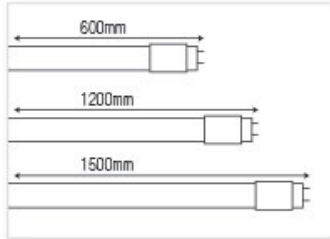

DESIGNED BY
ENBRIGHT
LED LIGHTING SYSTEMS

led floresan