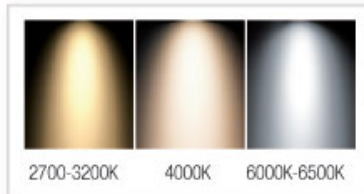

DESIGNED BY
ENBRIGHT
LED LIGHTING SYSTEMS

ray spot