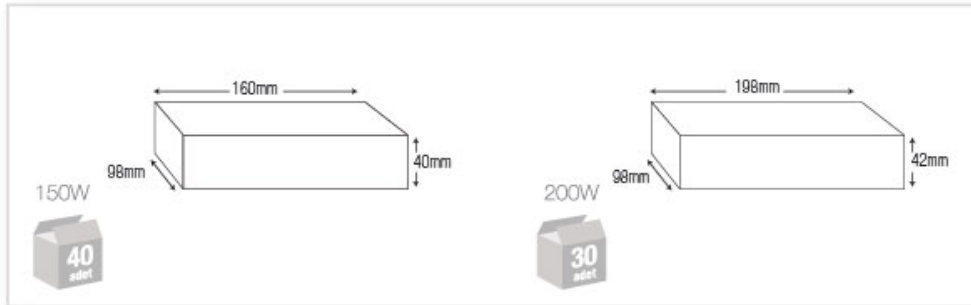

DESIGNED BY
ENBRIGHT
LED LIGHTING SYSTEMS

led trafo