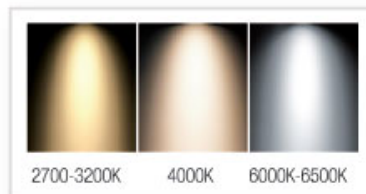

**CAN LED
LIGHTING**

24W
1680 LM

CAN-2024

24W SIVA ALTI YUVARLAK PANEL
KROM / BEYAZ

Güç	: 24 Watt
Led	: 2835 SMD
Led Adet	: 120 Adet
Işık Açısı	: 120°
Lümen	: 1680 Lm.
Renk	: Beyaz / Gün ışığı
Voltaj	: 110~230 V
Ortam Isı Aralığı	: -20° +50°
Fiyat	: 29,00 USD

DESIGNED BY
ENBRIGHT
LED LIGHTING SYSTEMS

slim panel