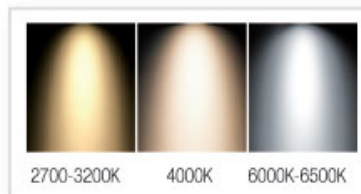

**CAN LED
LIGHTING**

15W
1050 LM

CAN-2015

15W SIVA ALTI YUVARLAK PANEL
KROM / BEYAZ

Güç	: 15 Watt
Led	: 2835 SMD
Led Adet	: 75 Adet
Işık Açısı	: 120°
Lümen	: 1050 Lm.
Renk	: Beyaz / Gün ışığı
Voltaj	: 110~230 V
Ortam Isı Aralığı	: -20° +50°
Fiyat	: 17,00 USD

DESIGNED BY
ENBRIGHT
LED LIGHTING SYSTEMS

slim panel