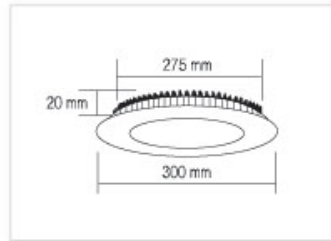

**CAN LED
LIGHTING**

24W
1680 LM

CAN-2024

24W SIVA ALTI YUVARLAK PANEL
KROM / BEYAZ

Güç	: 24 Watt
Led	: 2835 SMD
Led Adet	: 120 Adet
Işık Açısı	: 120°
Lümen	: 1680 Lm.
Renk	: Beyaz / Gün ışığı
Voltaj	: 110~230 V
Ortam Isı Aralığı	: -20° +50°
Fiyat	: 29,00 USD

DESIGNED BY
ENBRIGHT
LED LIGHTING SYSTEMS

slim panel