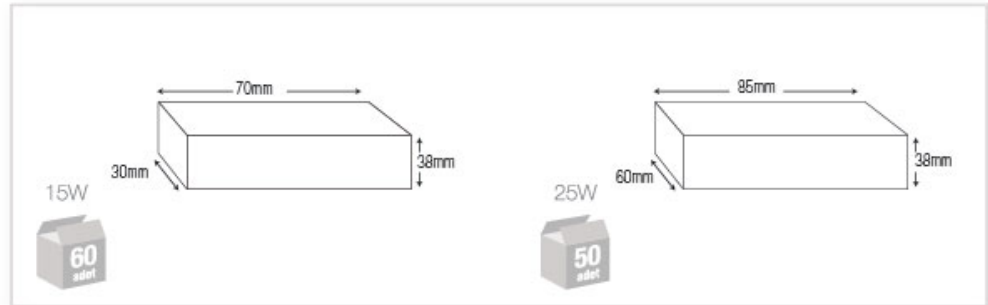

led trafo

DESIGNED BY
ENBRIGHT
LED LIGHTING SYSTEMS