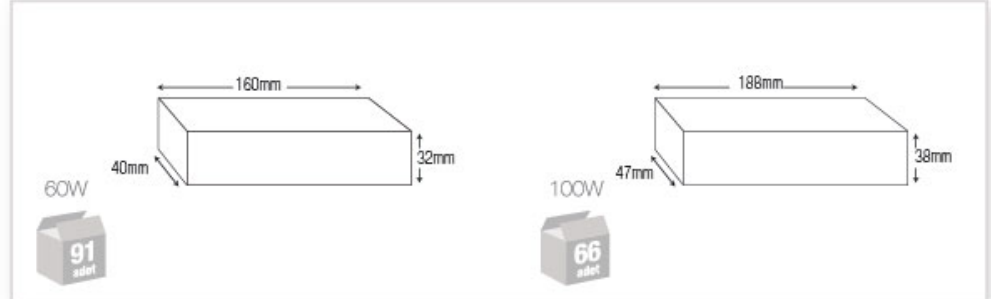

slim led trafo

DESIGNED BY
ENBRIGHT
LED LIGHTING SYSTEMS