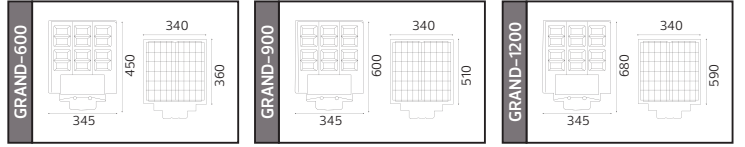

GRAND XL SERİSİ

YENİ ÜRÜN

Kod	Model	Watt	Fiyat	Koli İçi	Lümen	Renk	Işık Rengi	
074-009-0600	GRAND XL 600	600 W	180,00 $	5	2092 lm	SİYAH	6400K	43,0x36,0x47,0 KG 4,1
074-009-0900	GRAND XL 900	900 W	227,00 $	4	2668 lm	SİYAH	6400K	62,5x35,0x37,0 KG 4,3
074-009-1200	GRAND XL1200	1200 W	257,00 $	4	3066 lm	SİYAH	6400K	70,0x35,0x37,0 KG 6,6