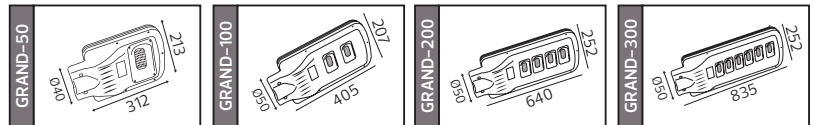

SOLAR

COMPACT SERİSİ

Model	Kod	Watt	Fiyat	Koli İçi	Lümen	Renk	Işık Rengi	
COMPACT-10	074-010-0010	10 W	27,72 $	30	180 lm	SİYAH	6400K	52,5x41,5x45,0 KG 18,0
COMPACT-20	074-010-0020	20 W	63,62 $	10	230 lm	SİYAH	6400K	48,0x39,5x39,0 KG 18,5
COMPACT-30	074-010-0030	30 W	83,78 $	8	300 lm	SİYAH	6400K	45,0x39,5x39,0 KG 20,0

SOLAR

GRAND SERİSİ

Model	Kod	Watt	Fiyat	Koli İçi	Lümen	Renk	Işık Rengi	
GRAND-50	074-009-0050	50 W	55,50 $	10	826 lm	SİYAH	6400K	65,0x22,5x33,0 KG 31,9
GRAND-100	074-009-0100	100 W	68,50 $	10	984 lm	SİYAH	6400K	42,0x34,0x43,0 KG 18,7
GRAND-200	074-009-0200	200 W	121,00 $	5	1198 lm	SİYAH	6400K	65,5x43,0x27,0 KG 13,2
GRAND-300	074-009-0300	300 W	175,00 $	3	1567 lm	SİYAH	6400K	87,0x26,0x27,0 KG 3,8