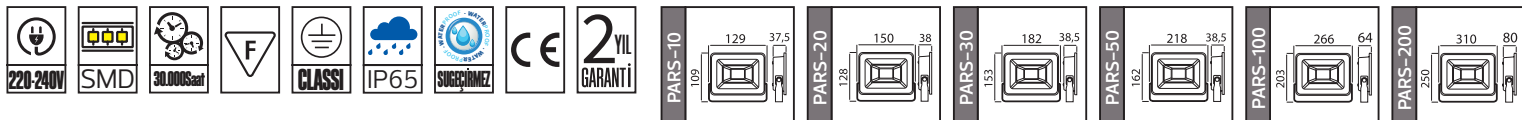

### PARS SERİSİ

Model	Kod	Watt	Fiyat	Koli İçi	Lümen	Renk	Işık Rengi	Boyutlar (mm)	Ağırlık (kg)
PARS-10	068-008-0010	10 W	9,60 \$	60	1100 lm	SİYAH	2700K	37,0x35,0x23,0	9,0
PARS-10	068-008-0010	10 W	9,60 \$	60	1100 lm	SİYAH	6400K	37,0x35,0x23,0	9,0
PARS-10	068-008-0010	10 W	10,30 \$	60	1100 lm	SİYAH	YEŞİL	37,0x35,0x23,0	9,0
PARS-20	068-008-0020	20 W	11,11 \$	40	2200 lm	SİYAH	2700K	38,5x31,5x26,0	9,6
PARS-20	068-008-0020	20 W	11,11 \$	40	2200 lm	SİYAH	6400K	38,5x31,5x26,0	9,6
PARS-20	068-008-0020	20 W	11,90 \$	40	2200 lm	SİYAH	YEŞİL	38,5x31,5x26,0	9,6
PARS-30	068-008-0030	30 W	15,13 \$	30	3310 lm	SİYAH	2700K	50,0x20,5x37,0	13,0
PARS-30	068-008-0030	30 W	15,13 \$	30	3310 lm	SİYAH	6400K	50,0x20,5x37,0	13,0
PARS-30	068-008-0030	30 W	16,21 \$	30	3310 lm	SİYAH	YEŞİL	50,0x20,5x37,0	13,0
PARS-50	068-008-0050	50 W	21,15 \$	24	5650 lm	SİYAH	2700K	60,5x33,5x23,0	14,0
PARS-50	068-008-0050	50 W	21,15 \$	24	5650 lm	SİYAH	6400K	60,5x33,5x23,0	14,0
PARS-50	068-008-0050	50 W	21,70 \$	24	5650 lm	SİYAH	YEŞİL	60,5x33,5x23,0	14,0
PARS-100	068-008-0100	100 W	33,38 \$	12	11550 lm	SİYAH	2700K	51,5x31,0x30,0	14,4
PARS-100	068-008-0100	100 W	33,38 \$	12	11550 lm	SİYAH	6400K	51,5x31,0x30,0	14,4
PARS-100	068-008-0100	100 W	36,16 \$	12	11550 lm	SİYAH	YEŞİL	51,5x31,0x30,0	14,4
PARS-200	068-008-0200	200 W	73,72 \$	6	23250 lm	SİYAH	2700K	41,5x41,0x33,0	13,0
PARS-200	068-008-0200	200 W	73,72 \$	6	23250 lm	SİYAH	6400K	41,5x41,0x33,0	13,0
PARS-200	068-008-0200	200 W	79,40 \$	6	23250 lm	SİYAH	YEŞİL	41,5x41,0x33,0	13,0
PARS-300	068-008-0300	300 W	128,00 \$			SİYAH	6400K	41,5x41,0x33,0	13,0