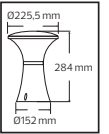

PRİZMA

Model	Kod	Watt	Fiyat	Koli İçi	Renk
PRİZMA	400-010-129	Max. 40W	490,00 TL	20	SİYAH
PRİZMA	400-020-129	Max. 40W	490,00 TL	20	BEYAZ

PLASTİK

PRİZMA 2

YENİ ÜRÜN

Model	Kod	Watt	Fiyat	Koli İçi	Renk
PRİZMA 2	400-010-144	Max. 40W	514,00 TL	20	SİYAH
PRİZMA 2	400-020-144	Max. 40W	514,00 TL	20	BEYAZ

PLASTİK

PAPATYA-1

Model	Kod	Watt	Fiyat	Koli İçi	Renk
PAPATYA-1	400-000-141	Max. 40W	275,00 TL	8	SİYAH
PAPATYA-1	400-001-141	Max. 40W	275,00 TL	8	GRİ

PLASTİK

PAPATYA-2

Model	Kod	Watt	Fiyat	Koli İçi	Renk
PAPATYA-2	400-000-142	Max. 40W	319,00 TL	6	SİYAH
PAPATYA-2	400-001-142	Max. 40W	319,00 TL	6	GRİ

PLASTİK