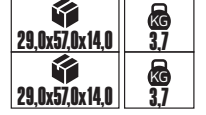

ACTIVEX SERİSİ

Model	Kod	Watt	Fiyat	Koli İçi	Lümen	Işık Rengi
ACTIVEX-6	001-076-0006	6 W	2,91 $	100	480 lm	4200K / 6400K
ACTIVEX-8	001-076-0008	8 W	3,00 $	100	740 lm	4200K / 6400K

LENSLİ

CORN SERİSİ

Model	Kod	Watt	Fiyat	Koli İçi	Lümen	Işık Rengi
CORN-4	001-062-0004	4 W	4,33 $	100	360 lm	6400K
CORN-7	001-062-0007	7 W	6,69 $	100	760 lm	6400K

FOX SERİSİ

Model	Kod	Watt	Fiyat	Koli İçi	Lümen	Işık Rengi
FOX-6	001-069-0006	6 W	3,51 $	100	510 lm	6400K
FOX-10	001-069-0010	10 W	4,22 $	100	850 lm	6400K
FOX-12	001-069-0012	12 W	5,58 $	100	1050 lm	6400K
FOX-15	001-069-0015	15 W	6,22 $	100	1350 lm	6400K