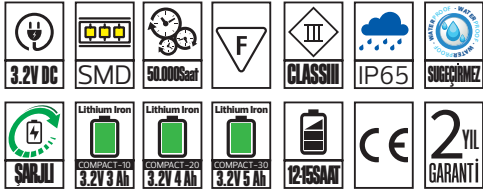

### COMPACT SERİSİ

Model	Kod	Watt	Fiyat	Koli İçi	Lümen	Renk	Işık Rengi	
COMPACT-10	074-010-0010	10 W	27,72 \$	30	180 lm	SİYAH	6400K	52,5x41,5x45,0 KG 18,0
COMPACT-20	074-010-0020	20 W	63,62 \$	10	230 lm	SİYAH	6400K	48,0x39,5x39,0 KG 18,5
COMPACT-30	074-010-0030	30 W	83,78 \$	8	300 lm	SİYAH	6400K	45,0x39,5x39,0 KG 20,0