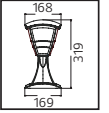

YONCA-1

Model	Kod	Watt	Fiyat	Koli İçi	Renk
YONCA-1	400-010-132	Max. 40W	216,00 TL	18	SİYAH
YONCA-1	400-020-132	Max. 40W	216,00 TL	18	BEYAZ

PLASTİK

YONCA-2

Model	Kod	Watt	Fiyat	Koli İçi	Renk
YONCA-2	400-010-133	Max. 40W	213,00 TL	18	SİYAH
YONCA-2	400-020-133	Max. 40W	213,00 TL	18	BEYAZ

PLASTİK