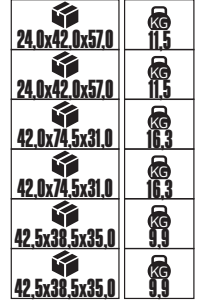

SANDRA SERİSİ

Model	Kod	Watt	Fiyat	Koli İçi	Lümen	Renk	Işık Rengi
SANDRA-5	016-043-0005	5 W	17,40 $	50	430 lm	BEYAZ	4200K
SANDRA-5	016-043-0005	5 W	17,40 $	50	430 lm	SİYAH	4200K
SANDRA-10	016-043-0010	10 W	22,60 $	50	950 lm	BEYAZ	4200K
SANDRA-10	016-043-0010	10 W	22,60 $	50	950 lm	SİYAH	4200K
SANDRA-15	016-043-0015	15 W	35,65 $	20	1500 lm	BEYAZ	4200K
SANDRA-15	016-043-0015	15 W	35,65 $	20	1500 lm	SİYAH	4200K