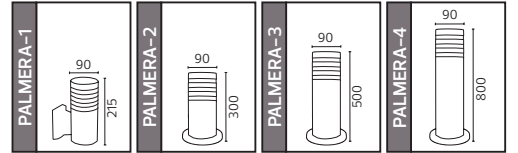

PALMERA/S SERİSİ

Model	Kod	Watt	Fiyat	Koli İçi	Renk	Boyutlar (mm)	Ağırlık (kg)
PALMERA/S1	075-017-0001	Max. 60W	67,25 $	10	SİYAH	53,0x22,0x36,0	9,6
PALMERA/S2	075-017-0002	Max. 60W	81,35 $	10	SİYAH	44,0x30,0x33,0	10,5
PALMERA/S3	075-017-0003	Max. 60W	112,00 $	10	SİYAH	44,0x30,0x53,0	14,5
PALMERA/S4	075-017-0004	Max. 60W	156,00 $	6	SİYAH	44,0x30,0x83,0	12,0

METAL

PALMERA SERİSİ

Model	Kod	Watt	Fiyat	Koli İçi	Renk	Boyutlar (mm)	Ağırlık (kg)
PALMERA-1	075-018-0001	Max. 60W	65,00 $	10	SİYAH	63,0x22,0x38,0	9,0
PALMERA-2	075-018-0002	Max. 60W	66,00 $	10	SİYAH	51,0x34,0x33,0	10,0
PALMERA-3	075-018-0003	Max. 60W	95,00 $	10	SİYAH	51,0x34,0x53,0	14,0
PALMERA-4	075-018-0004	Max. 60W	144,00 $	6	SİYAH	51,0x34,0x83,0	11,8

METAL