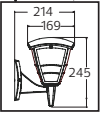

YONCA-1

Model	Kod	Watt	Fiyat	Koli İçi	Renk
YONCA-1	400-010-132	Max. 40W	216,00 TL	18	SİYAH
YONCA-1	400-020-132	Max. 40W	216,00 TL	18	BEYAZ

PLASTİK

YONCA-2

Model	Kod	Watt	Fiyat	Koli İçi	Renk
YONCA-2	400-010-133	Max. 40W	213,00 TL	18	SİYAH
YONCA-2	400-020-133	Max. 40W	213,00 TL	18	BEYAZ

PLASTİK