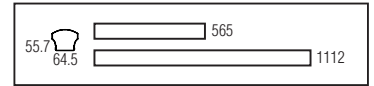

Made in **Türkiye**

PROLINE SERİSİ

F A+ G

Model	Kod	Watt	Fiyat	Koli İçi	Lümen	Renk	Işık Rengi
PROLINE-20	400-001-130	20 W	394,00 TL	10	2050 lm	BEYAZ	4200K
PROLINE-20	400-002-130	20 W	394,00 TL	10	2050 lm	BEYAZ	6400K
PROLINE-40	400-001-131	40 W	687,00 TL	10	4270 lm	BEYAZ	4200K
PROLINE-40	400-002-131	40 W	687,00 TL	10	4270 lm	BEYAZ	6400K

60,0x31,0x16,5	KG 3,4
60,0x31,0x16,5	KG 3,4
116,0x31,0x16,5	KG 6,1
116,0x31,0x16,5	KG 6,1