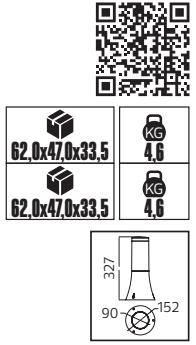

ORKİDE-1

Model	Kod	Watt	Fiyat	Koli İçi	Renk
ORKİDE-1	400-000-121	Max. 40W	209,00 TL	12	SİYAH
ORKİDE-1	400-001-121	Max. 40W	209,00 TL	12	GRİ

PLASTİK

ORKİDE-2

Model	Kod	Watt	Fiyat	Koli İçi	Renk
ORKİDE-2	400-000-122	Max. 40W	236,00 TL	8	SİYAH
ORKİDE-2	400-001-122	Max. 40W	236,00 TL	8	GRİ

PLASTİK

ORKİDE-3

Model	Kod	Watt	Fiyat	Koli İçi	Renk
ORKİDE-3	400-000-123	Max. 40W	192,00 TL	20	SİYAH
ORKİDE-3	400-001-123	Max. 40W	192,00 TL	20	GRİ

PLASTİK

ORKİDE-4

Model	Kod	Watt	Fiyat	Koli İçi	Renk
ORKİDE-4	400-000-124	Max. 40W	251,00 TL	15	SİYAH
ORKİDE-4	400-001-124	Max. 40W	251,00 TL	15	GRİ

PLASTİK

ORKİDE-4

Model	Kod	Watt	Fiyat	Koli İçi	Renk
ORKİDE-4	400-010-124	Max. 40W	723,00 TL	15	SİYAH
ORKİDE-4	400-011-124	Max. 40W	723,00 TL	15	GRİ

PLASTİK

SENSÖRLÜ