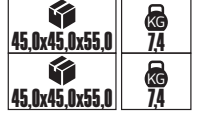

PRİZMA

Model	Kod	Watt	Fiyat	Koli İçi	Renk
PRİZMA	400-010-129	Max. 40W	490,00 TL	20	SİYAH
PRİZMA	400-020-129	Max. 40W	490,00 TL	20	BEYAZ

PLASTİK

PRİZMA 2

YENİ ÜRÜN

Model	Kod	Watt	Fiyat	Koli İçi	Renk
PRİZMA 2	400-010-144	Max. 40W	514,00 TL	20	SİYAH
PRİZMA 2	400-020-144	Max. 40W	514,00 TL	20	BEYAZ

PLASTİK

PAPATYA-1

Model	Kod	Watt	Fiyat	Koli İçi	Renk
PAPATYA-1	400-000-141	Max. 40W	275,00 TL	8	SİYAH
PAPATYA-1	400-001-141	Max. 40W	275,00 TL	8	GRİ

PLASTİK

PAPATYA-2

Model	Kod	Watt	Fiyat	Koli İçi	Renk
PAPATYA-2	400-000-142	Max. 40W	319,00 TL	6	SİYAH
PAPATYA-2	400-001-142	Max. 40W	319,00 TL	6	GRİ

PLASTİK