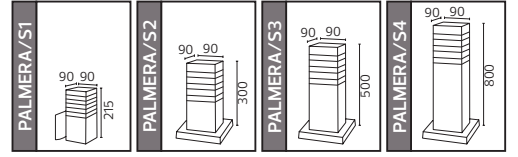

PALMERA/S SERİSİ

Model	Kod	Watt	Fiyat	Koli İçi	Renk	Boyutlar (mm)	Ağırlık (kg)
PALMERA/S1	075-017-0001	Max. 60W	67,25 $	10	SİYAH	53,0x22,0x36,0	9,6
PALMERA/S2	075-017-0002	Max. 60W	81,35 $	10	SİYAH	44,0x30,0x33,0	10,5
PALMERA/S3	075-017-0003	Max. 60W	112,00 $	10	SİYAH	44,0x30,0x53,0	14,5
PALMERA/S4	075-017-0004	Max. 60W	156,00 $	6	SİYAH	44,0x30,0x83,0	12,0

METAL

PALMERA SERİSİ

Model	Kod	Watt	Fiyat	Koli İçi	Renk	Boyutlar (mm)	Ağırlık (kg)
PALMERA-1	075-018-0001	Max. 60W	65,00 $	10	SİYAH	63,0x22,0x38,0	9,0
PALMERA-2	075-018-0002	Max. 60W	66,00 $	10	SİYAH	51,0x34,0x33,0	10,0
PALMERA-3	075-018-0003	Max. 60W	95,00 $	10	SİYAH	51,0x34,0x53,0	14,0
PALMERA-4	075-018-0004	Max. 60W	144,00 $	6	SİYAH	51,0x34,0x83,0	11,8

METAL