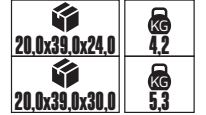

CORN SERİSİ

Model	Kod	Watt	Fiyat	Koli İçi	Lümen	Işık Rengi
CORN-4	001-062-0004	4 W	4,33 $	100	360 lm	6400K
CORN-7	001-062-0007	7 W	6,69 $	100	760 lm	6400K