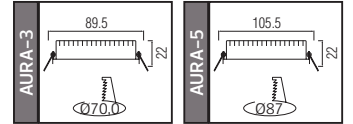

Made in **Türkiye**

AURA SERİSİ

F A T G

Model	Kod	Watt	Fiyat	Koli İçi	Lümen	Renk	Işık Rengi
AURA-3	016-068-0003	3 W	98,00 TL	40	300 lm	SİYAH	2700K/4200K/6400K
AURA-3	016-068-0003	3 W	98,00 TL	40	300 lm	BEYAZ	2700K/4200K/6400K
AURA-5	016-068-0005	5 W	107,00 TL	40	500 lm	SİYAH	2700K/4200K/6400K
AURA-5	016-068-0005	5 W	107,00 TL	40	500 lm	BEYAZ	2700K/4200K/6400K

24,5x23,5x46,0	KG 4,2
24,5x23,5x46,0	KG 4,2
27,5x22,0x54,0	KG 5,2
27,5x22,0x54,0	KG 5,2

BACKLIGHT

ABS

Made in **Türkiye**

AURA PRİZMA

YENİ ÜRÜN

F A T G

Model	Kod	Watt	Fiyat	Koli İçi	Lümen	Renk	Işık Rengi
AURA-12	016-068-0012	12 W	145,50 TL	40	1200 lm	SİYAH	2700K/4200K/6400K
AURA-12	016-068-0012	12 W	145,50 TL	40	1200 lm	BEYAZ	2700K/4200K/6400K
AURA-18	016-068-0018	18 W	204,00 TL	40	1800 lm	SİYAH	2700K/4200K/6400K
AURA-18	016-068-0018	18 W	204,00 TL	40	1800 lm	BEYAZ	2700K/4200K/6400K

43,5x40,0x41,0	KG 7,4
43,5x40,0x41,0	KG 7,4
50,5x43,0x51,0	KG 10,2
50,5x43,0x51,0	KG 10,2

BACKLIGHT

ABS