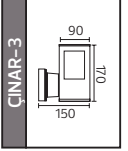

ÇINAR SERİSİ

Model	Kod	Watt	Fiyat	Koli İçi	Renk
ÇINAR-1	400-010-134	Max. 60W	300,00 TL	12	SİYAH
ÇINAR-2	400-010-135	Max. 60W	406,00 TL	8	SİYAH

46,0x46,0x61,0

5,3

46,0x46,0x52,0

5,6