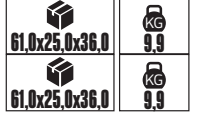

FOCUS

Model	Kod	Watt	Fiyat	Koli İçi	Renk
FOCUS	088-001-0001	Max. 1000W	13,97 $	50	BEYAZ
FOCUS	088-001-0001	Max. 1000W	13,97 $	50	SİYAH