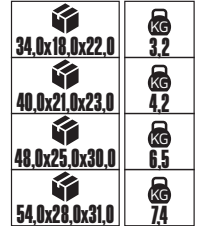

FOX SERİSİ

Model	Kod	Watt	Fiyat	Koli İçi	Lümen	Işık Rengi
FOX-6	001-069-0006	6 W	3,51 $	100	510 lm	6400K
FOX-10	001-069-0010	10 W	4,22 $	100	850 lm	6400K
FOX-12	001-069-0012	12 W	5,58 $	100	1050 lm	6400K
FOX-15	001-069-0015	15 W	6,22 $	100	1350 lm	6400K