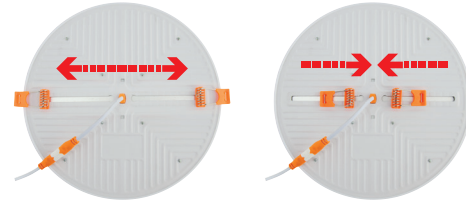

ÇERÇEVESİZ

RAYLI

STELLA SERİSİ

Model	Kod	Watt	Fiyat	Koli İçi	Lümen	Renk	Işık Rengi
STELLA-10	016-052-0010	10 W	6,30 $	20	935 lm	BEYAZ	6400K
STELLA-18	016-052-0018	18 W	8,67 $	20	1800 lm	BEYAZ	6400K
STELLA-24	016-052-0024	24 W	11,50 $	20	2500 lm	BEYAZ	6400K
STELLA-36	016-052-0036	36 W	14,90 $	20	3820 lm	BEYAZ	6400K

20,0x20,0x23,0	KG 2,3
27,5x22,0x27,0	KG 3,3
50,0x38,5x19,5	KG 5,3
50,0x44,5x25,2	KG 9,3