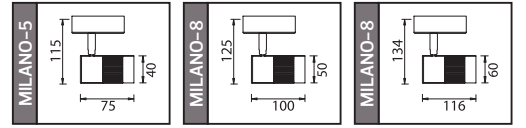

MOSTAR SERİSİ

Model	Kod	Watt	Fiyat	Koli İçi	Lümen	Renk	Işık Rengi
MOSTAR-5	017-003-0005	5 W	14,00 $	100	370 lm	SİYAH	3000K
MOSTAR-5	017-003-0005	5 W	14,00 $	100	370 lm	BEYAZ	3000K

47,5x35,0x53,0	21,0
47,5x35,0x53,0	21,0