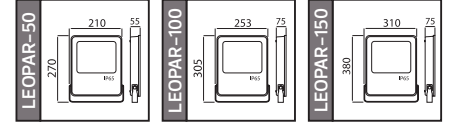

LEOPAR SERİSİ

Model	Kod	Watt	Fiyat	Koli İçi	Lümen	Renk	Işık Rengi
LEOPAR-50	068-006-0050	50 W	31,80 $	10	5700 lm	SİYAH	6400K
LEOPAR-100	068-006-0100	100 W	58,45 $	5	11550 lm	SİYAH	6400K
LEOPAR-150	068-006-0150	150 W	93,00 $	4	17400 lm	SİYAH	6400K

32,0x47,5x30,0	12,9
39,0x37,0x35,0	10,8
35,0x45,0x41,0	13,9

PARS/S SERİSİ

Model	Kod	Watt	Fiyat	Koli İçi	Lümen	Renk	Işık Rengi
PARS/S-20	068-009-0020	20 W	37,00 $	40	2200 lm	SİYAH	6400K
PARS/S-30	068-009-0030	30 W	45,00 $	30	3310 lm	SİYAH	6400K

41,5x41,0x33,0	13,0
45,0x24,5x37,5	11,0

SENSÖRLÜ

PROPORT

Model	Kod	Watt	Fiyat	Koli İçi	Lümen	Işık Rengi
PROPORT-45	068-015-0045	45 W	92,90 $	4	4900 lm	6400K

20,5x32,0x32,0	5,0

KATLANABİLİR