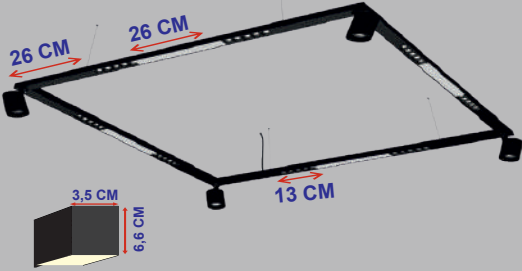

HIGH KARE MERCEKLİ LINEAR

Ürün Kodu	Güç (W)	Renk Sıcaklığı (K)	Lümen	Koli Adeti	Fiyat
KSL65K(65x65)	85W	3000K-4000K-6500K	7650	1	315.00 $

Ürünlerin Fiyatına Askı Aparatı Dahildir.

Turkey
Discover the potential

OSRAM
LED TECHNOLOGY INCLUDED
TRIDONIC
DRIVER