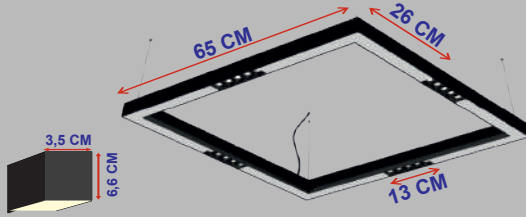

Turkey
Discover the potential

OSRAM
LED TECHNOLOGY INCLUDED
TRIDONIC
DRIVER