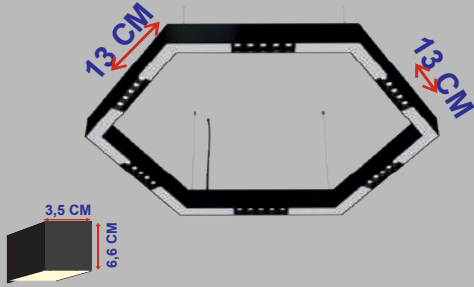

HIGH KARE MERCEKLİ COB SPOT LINEAR

Ürün Kodu	Güç (W)	Renk Sıcaklığı (K)	Lümen	Koli Adeti	Fiyat
KSL105KS (105x105)	100W	3000K-4000K-6500K	9000	1	895.00 $

Ürünlerin Fiyatına Askı Aparatı Dahildir.

Turkey
Discover the potential

OSRAM
LED TECHNOLOGY INCLUDED
TRIDONIC
DRIVER